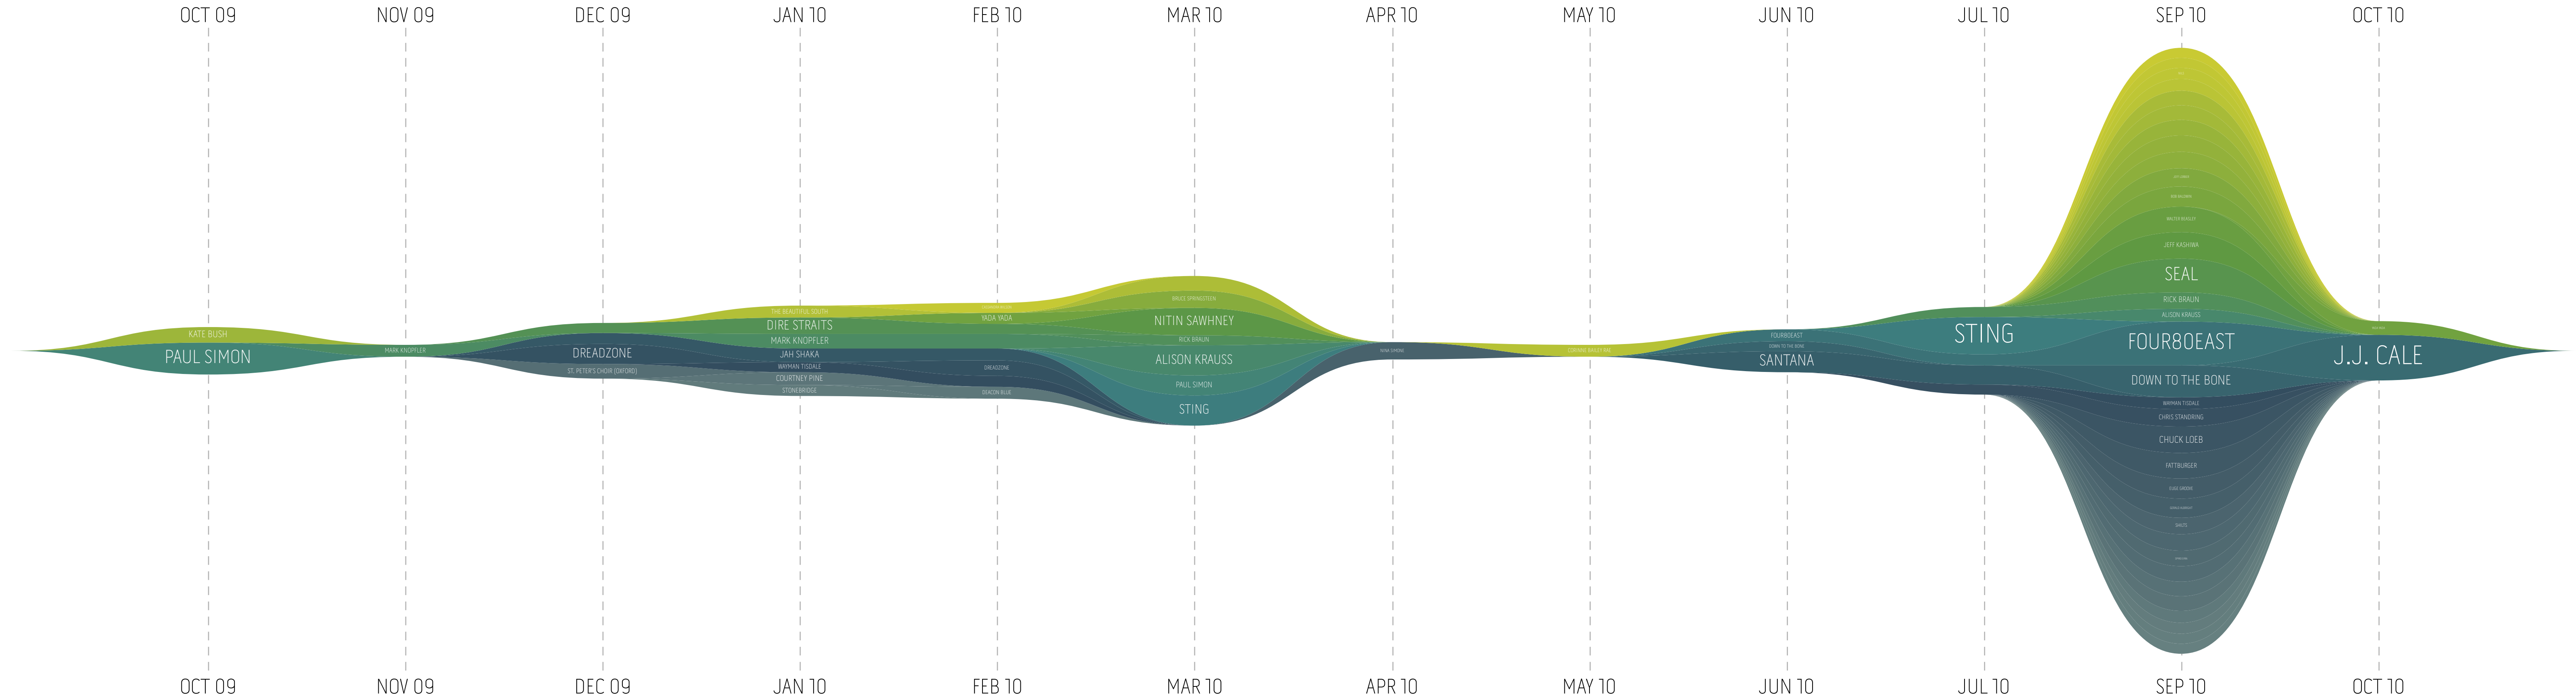

KIERANOSHEA'S LISTENING TRENDS

MONTH-BY-MONTH LISTENING TRENDS FOR THE PAST 12 MONTHS*

* Derived from your top 40 artists for the past 12 months. The sections in this graph illustrate your top 40 artists in each month.